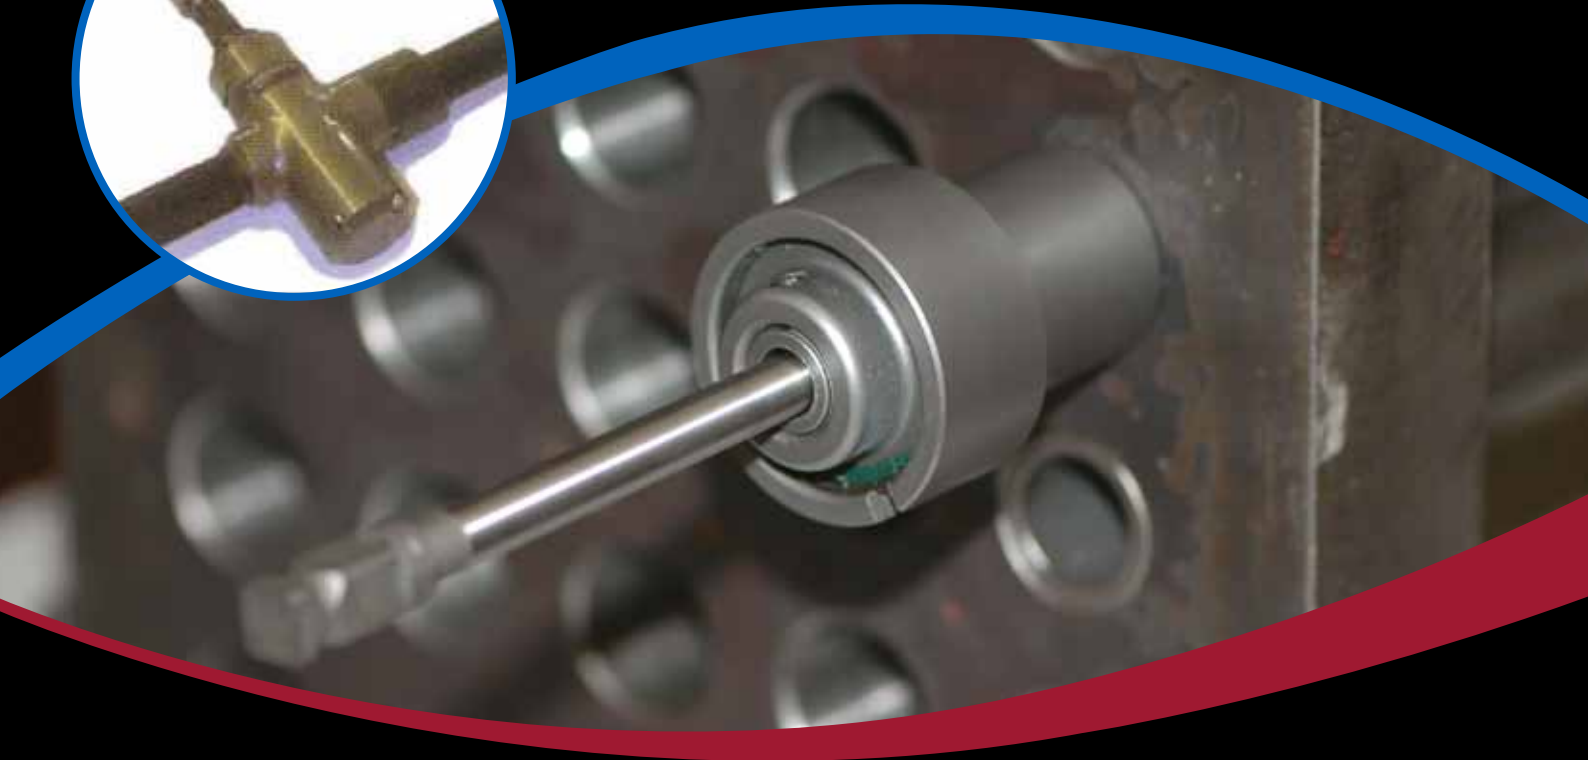

Tube Expanding Equipment

Integrated Solutions
to Piping Problems

Tube Expanding

Tornado A torque controlled pneumatic rolling machine for expanding tubes up to 16mm OD

Cyclone A range of torque controlled pneumatic rolling machines for expanding tubes from 19mm to 32mm (3/4" to 1 1/4") OD

Vortex A range of right angled torque controlled pneumatic rolling machines for expanding tubes from 45mm to 114mm (1 3/4" to 4 1/2") OD

www.patriot-int.com