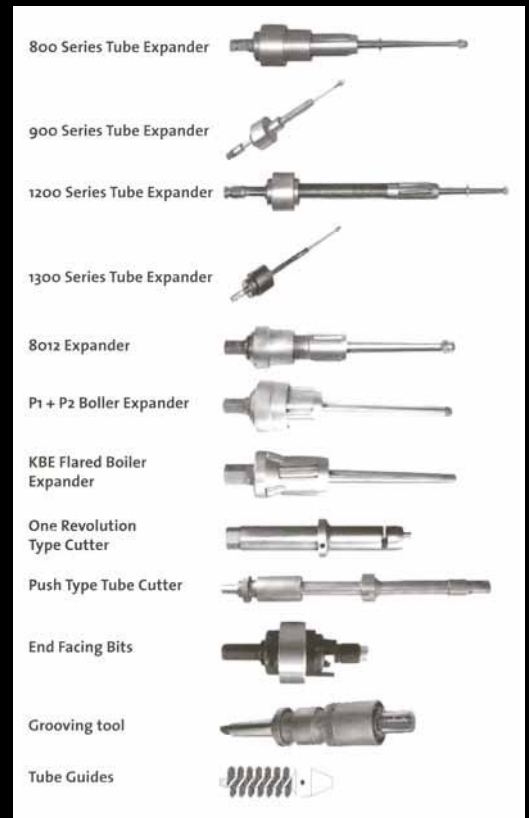

Tube Expanding Equipment

Integrated Solutions
to Piping Problems

Tube Expanding

Tornado A torque controlled pneumatic rolling machine for expanding tubes up to 16mm OD

Cyclone A range of torque controlled pneumatic rolling machines for expanding tubes from 19mm to 32mm (3/4" to 1 1/4") OD

Vortex A range of right angled torque controlled pneumatic rolling machines for expanding tubes from 45mm to 114mm (1 3/4" to 4 1/2") OD

www.patriot-int.com