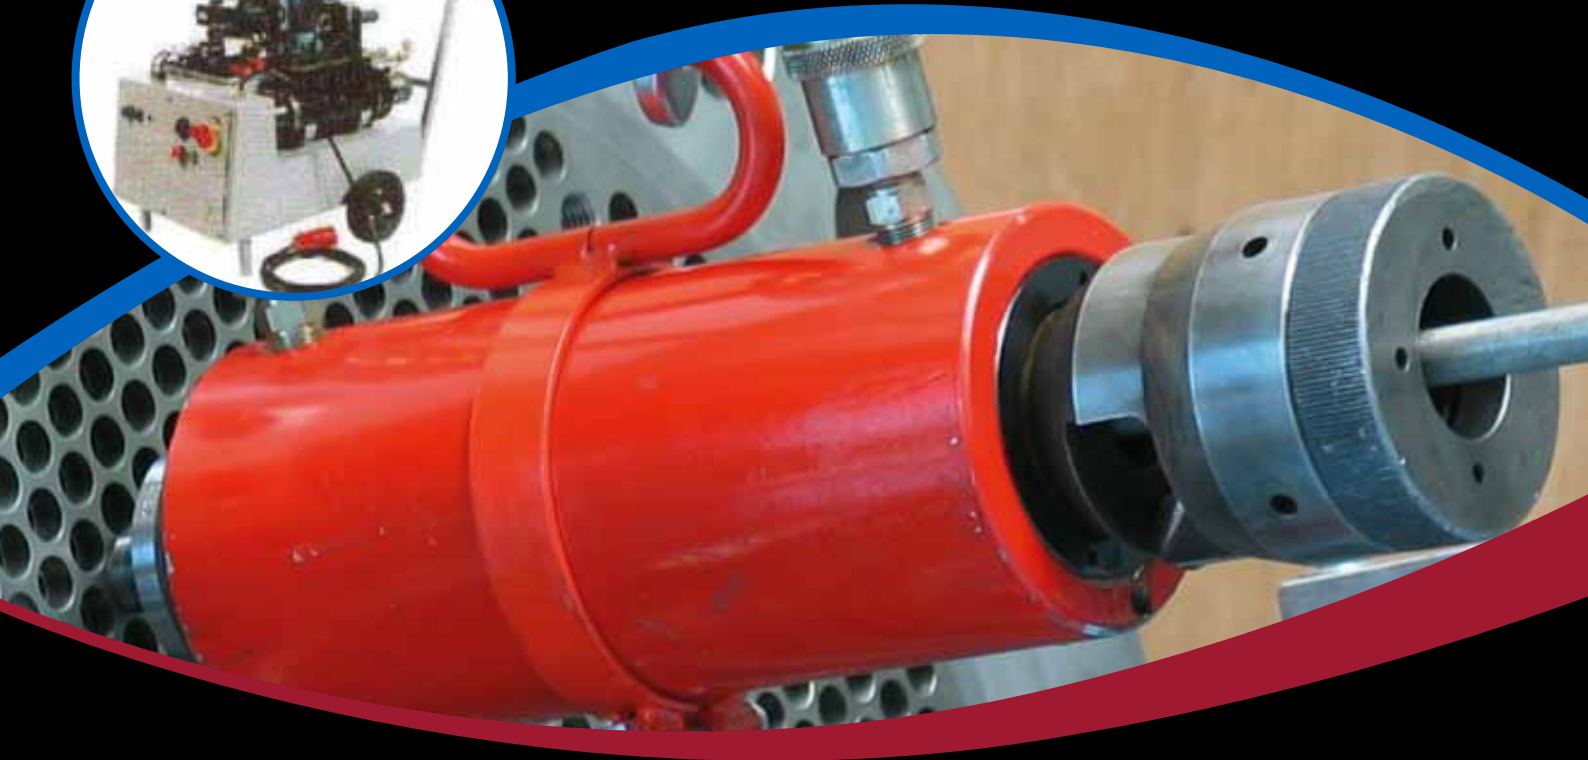

# Tube Pulling Equipment

Integrated Solutions  
to Piping Problems

## Tube Pulling

### Javelin gun capacities

- 30 ton - with 75mm (3") or 150mm (6") stroke
- 60 ton - with 100mm (4") stroke

### Trident gun capacities

- 15 ton - For light duty, high speed work on tubes up to 25mm (1") diameter  
Free Speed 5m/min
- 30 ton - For all tube sizes from 12mm to 38mm (1/2" to 1/2") through pulling  
up to 75mm (3") stub pulling. Free speed 3m/min
- 45 ton - For tube sizes up to 75mm (3") through pulling and stub pulling  
applications on boilers and in steam drums